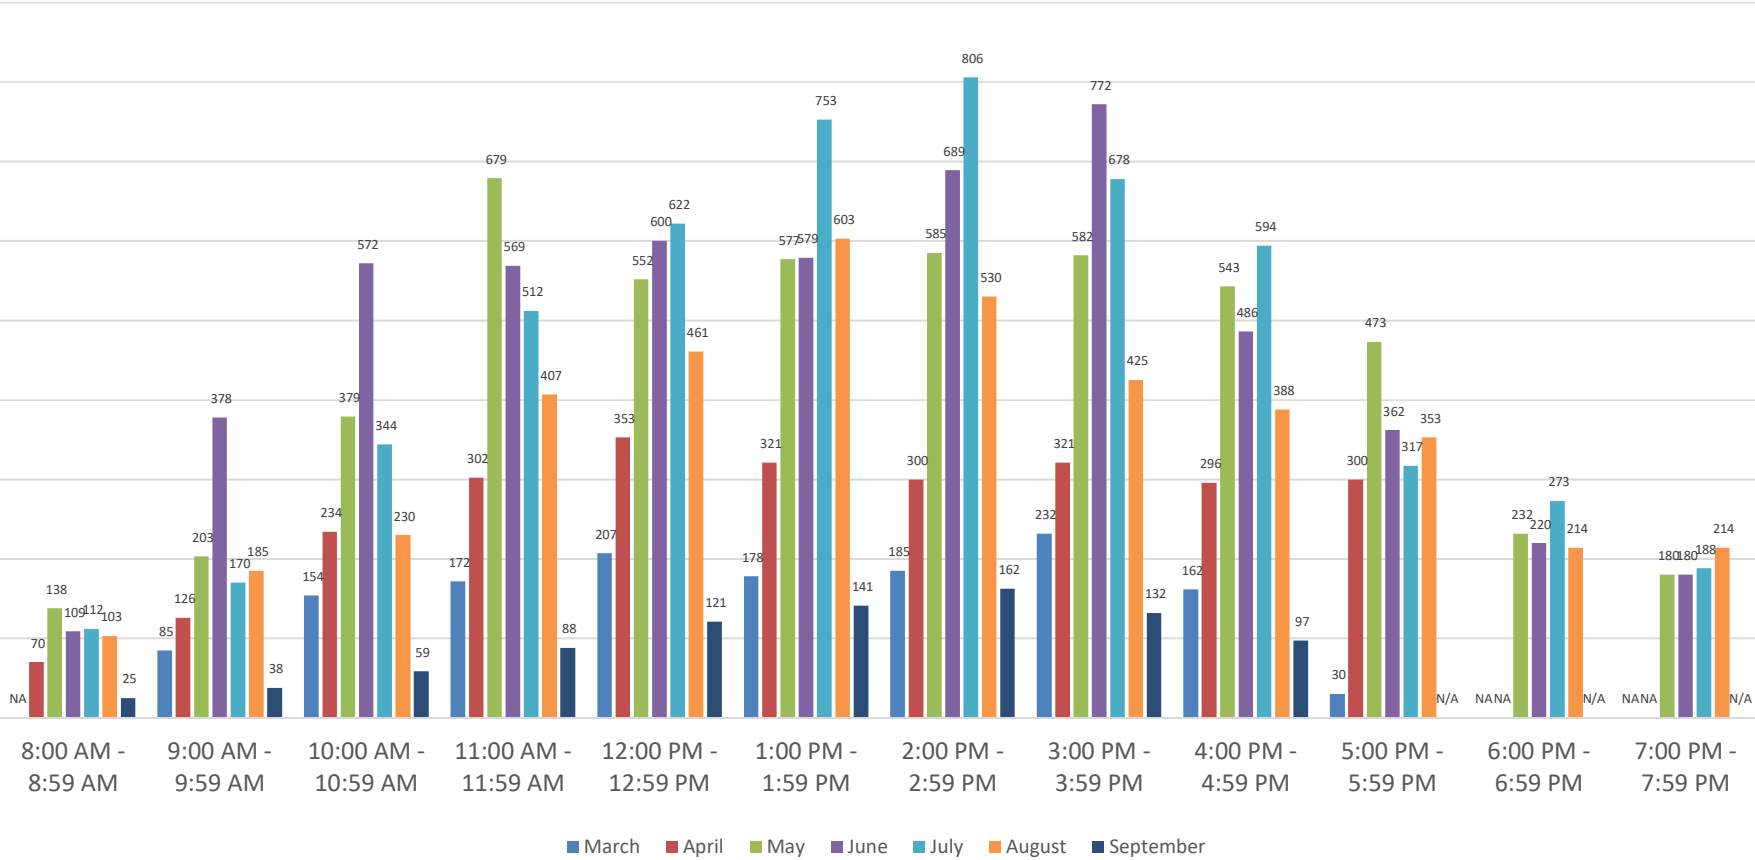

Peak Hourly Attendance (By Month) 2019 Season