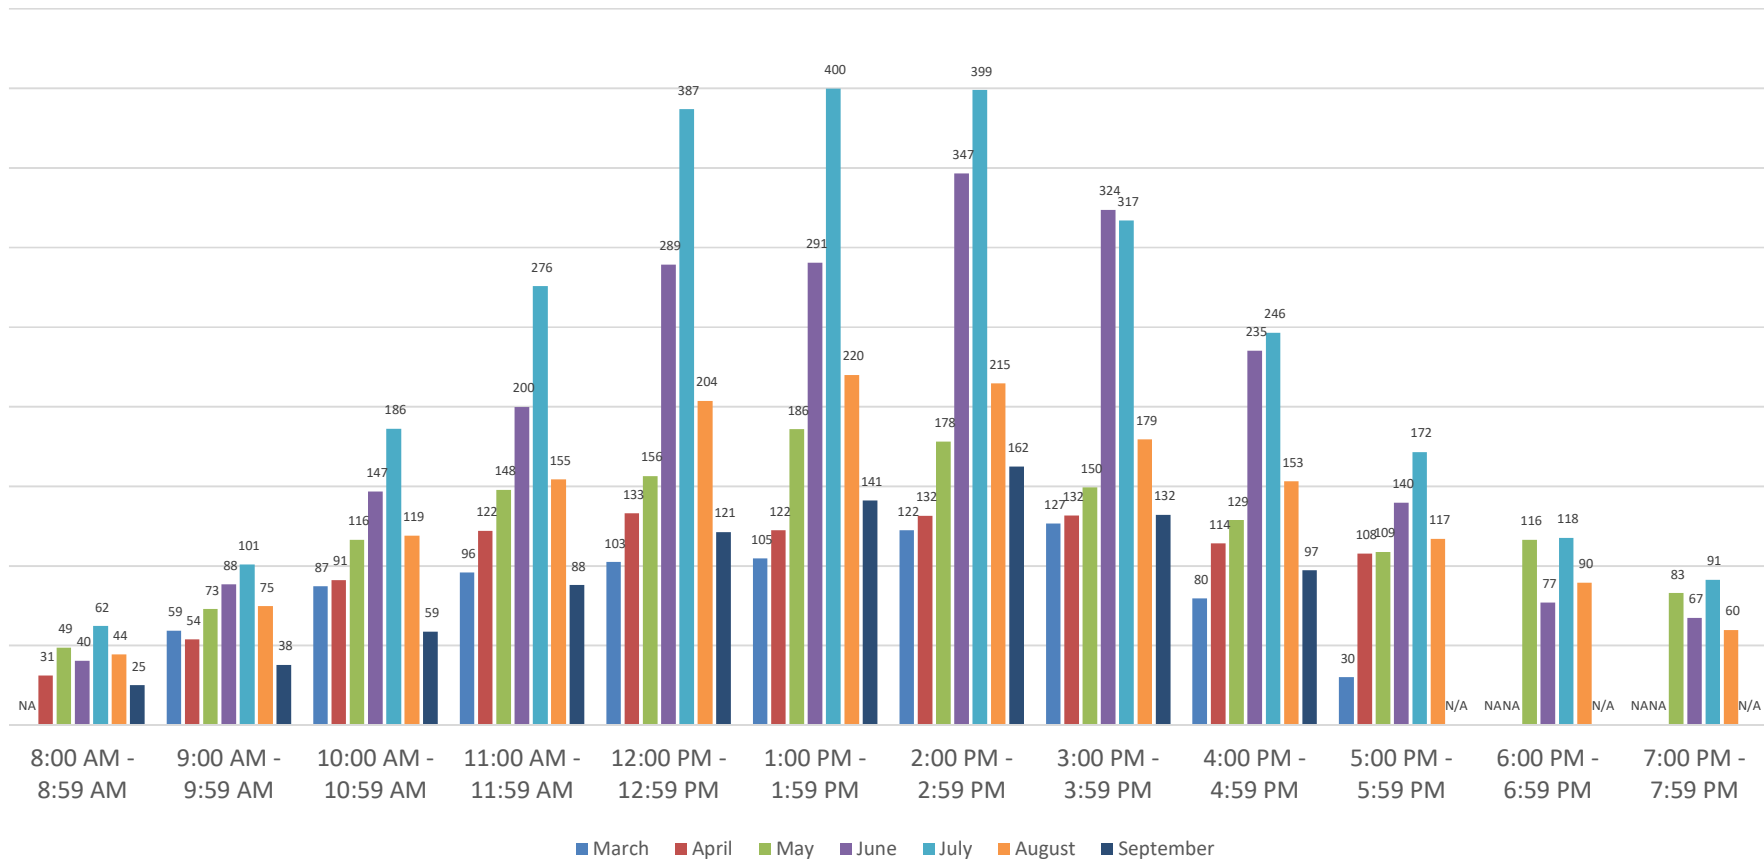

Weekly Beach Patrol Reports
Final Report for 2019

#	Reporting Period			Code Enforcement			Leash Law Violations					Other Violations				Other Services						Notes				
	Beginning	Ending	Days	Warnings Issued	Citations Issued	Calls to Sheriff	Leash Law	Resident	Visitor	Critical Habitat	General Beach	Dune	Glass	Vehicle	Beached Vessel	First Aid	Fishing Orders	Rescues	RWC	Stings	Swim Assist		Boat Assist	Other		
1	03/03/19	03/09/19	1	0	0	0	1	0	1	0	1	0	0	0	1	0	0	0	0	0	0	0	0	Weekend Days Only		
2	03/10/19	03/16/19	2	0	0	0	0	0	0	0	0	0	2	0	0	0	0	0	0	0	0	0	0	Weekend Days Only		
3	03/17/19	03/23/19	2	4	0	0	4	2	2	0	4	0	0	0	0	0	0	0	0	0	0	0	0	Weekend Days Only		
4	03/24/19	03/30/19	2	2	0	0	4	3	1	1	3	0	1	0	0	0	0	0	0	0	0	0	0	Weekend Days Only		
5	03/31/19	04/06/19	7	2	0	0	2	2	0	0	2	0	0	0	0	0	0	0	0	0	0	0	0	Begin Daily Coverage 03/31/19		
6	04/07/19	04/13/19	7	2	0	0	2	0	2	0	2	0	1	0	0	0	0	0	0	0	0	1	0	Daily Coverage		
7	04/14/19	04/20/19	7	1	0	0	1	1	0	1	0	2	3	0	0	0	0	0	0	0	0	0	0	Daily Coverage		
8	04/21/19	04/27/19	7	2	0	0	4	4	0	0	4	0	3	0	0	1	0	0	0	0	0	0	0	Daily Coverage		
9	04/28/19	05/04/19	7	9	0	0	9	3	6	0	9	0	9	0	0	0	0	0	0	0	0	0	1	Daily Coverage		
10	05/05/19	05/11/19	7	6	0	0	5	3	2	1	4	0	5	1	0	0	0	0	0	0	0	1	1	Daily Coverage		
11	05/12/19	05/18/19	7	2	0	0	2	0	2	0	2	0	0	0	0	0	0	0	0	0	0	0	0	Daily Coverage		
12	05/19/19	05/25/19	7	0	0	0	6	1	5	0	6	0	5	0	1	1	0	0	0	0	0	0	2	Daily Coverage		
13	05/26/19	06/01/19	7	12	0	0	12	4	8	1	11	0	17	0	2	1	0	0	0	1	0	0	0	Daily Coverage		
14	06/02/19	06/08/19	7	4	0	0	3	1	2	1	2	0	11	0	0	1	0	0	0	2	0	0	1	Daily Coverage		
15	06/09/19	06/15/19	7	19	1	1	7	2	5	0	7	1	11	0	0	2	0	0	0	1	0	0	0	Daily Coverage		
16	06/16/19	06/22/19	7	15	0	0	8	2	1	1	2	0	7	0	0	0	0	0	0	0	3	0	1	Daily Coverage		
17	06/23/19	06/29/19	7	26	0	0	3	2	1	0	3	0	1	0	0	0	0	0	0	0	0	0	0	Daily Coverage		
18	06/30/19	07/06/19	7	27	1	1	7	1	6	1	6	0	0	0	0	0	0	3	0	1	10	0	0	Daily Coverage		
19	07/07/19	07/13/19	7	25	0	0	4	0	4	0	4	0	0	0	0	2	0	0	0	1	0	0	0	Daily Coverage		
20	07/14/19	07/20/19	7	21	0	0	5	0	5	0	5	0	0	0	0	0	1	1	0	6	0	0	0	Daily Coverage		
21	07/21/19	07/27/19	7	29	0	0	5	2	3	2	3	1	10	0	1	1	0	0	0	2	0	0	0	Daily Coverage		
22	07/28/19	08/03/19	7	22	0	0	1	1	0	0	1	3	9	0	0	0	0	0	2	0	0	0	1	Daily Coverage		
23	08/04/19	08/10/19	7	30	0	0	2	0	2	0	2	0	15	0	4	1	0	0	8	1	0	1	0	Daily Coverage		
24	08/11/19	08/17/19	7	18	1	0	1	1	0	1	0	1	3	1	0	0	0	0	3	0	0	0	0	Daily Coverage		
25	08/18/19	08/24/19	7	18	0	0	1	0	1	0	1	1	3	0	0	1	0	0	0	1	0	0	0	Daily Coverage		
26	08/25/19	08/31/19	7	8	0	0	0	0	0	0	0	0	0	0	0	0	0	0	0	0	0	0	1	Daily Coverage		
27	09/01/19	09/07/19	5	3	0	0	0	0	0	0	0	0	0	0	0	0	0	0	0	0	0	0	0	End Daily Coverage 09/03/19		
28	09/08/19	09/14/19	2	4	0	0	1	0	1	1	0	0	0	0	0	0	0	0	0	0	0	0	0	Weekend Days Only		
29	09/15/19	09/21/19	2	5	0	0	0	0	3	0	3	0	0	0	0	0	0	0	0	0	0	0	0	Weekend Days Only		
30	09/22/19	09/28/19	2	4	0	0	3	0	3	0	3	0	0	0	0	0	0	0	0	0	0	0	0	Weekend Days Only		
31	09/29/19	10/05/19	1	8	0	0	0	0	0	0	0	0	0	0	0	0	0	0	0	0	0	0	0	Weekend Days Only		
Year to Date			173	328	3	2	103	35	66	11	90	9	116	2	9	11	1	4	0	28	14	2	9			
								35%	65%	11%	89%															

Average Hourly Attendance (By Month) 2019 Season